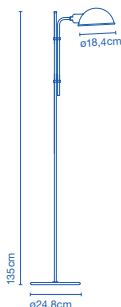

FLASH

Joan Gaspar

Flash

Código / Code

A42-014

Acabados / Finish

Blanco / White

Precios / prices

*122 €

Estructura realizada en policarbonato transparente. En el interior, reflector metálico y difusor de cristal prensado. / Structure of transparent polycarbonate. On the inside the reflector made of aluminium and pressed glass diffuser.

E27 G9 ECO 48W

19 x 18 x 13cm - 0,5Kg
VOL - 0,004m³

Flash 3

Código / Code

A42-015

Acabados / Finish

Blanco / White

Precios / prices

*317 €

Estructura realizada en policarbonato transparente. En el interior, reflector metálico y difusor de cristal prensado. / Structure of transparent polycarbonate. On the inside the reflector made of aluminium and pressed glass diffuser.

3x G9 ECO 48W

17 x 17 x 11cm - 2,7Kg
VOL - 0,003m³

Base incluida / Base included

FUNICULÍ

Lluís Porqueras

Funiculí

Código / Code

A641-001
A641-002
A641-003
A641-004
A641-005

Acabados / Finish

Gris musgo / Moss grey (RAL 7003)
Blanco / White (RAL 9001)
Negro / Black (RAL 9005)
Rojo / Red (RAL 3024)
Beige (RAL 1000)

Precios / prices

173 €
173 €
173 €
173 €
173 €

Base y fuste en hierro lacado. Pantalla en aluminio lacado. Goma negra que envuelve el contorno de la base. / Base and stem in lacquered iron. Shade made of lacquered aluminium. Black rubber which wraps the outline base up.

E27 HSGSA/C/UB 57W
E27 FBT 18W

38 x 54 x 12cm - 4,5Kg
VOL - 0,024m³
5 x 5 x 138cm - 1Kg
VOL - 0,003m³

Funiculí A

Código / Code

A641-025
A641-026
A641-027
A641-028
A641-029

Acabados / Finish

Gris musgo / Moss grey (RAL 7003)
Blanco / White (RAL 9001)
Negro / Black (RAL 9005)
Rojo / Red (RAL 3024)
Beige (RAL 1000)

Precios / prices

129 €
129 €
129 €
129 €
129 €