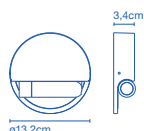

Ledtube R right

Código / Code	Acabados / Finish	Precios / prices
A622-030	Aluminio satinado / Aluminium	210 €
A622-031	Blanco / White	210 €
A622-032	Negro / Black	210 €

Estructura de aluminio inyectado y pieza frontal de policarbonato transparente. Pulsador incorporado para encender o apagar la fuente de luz al abrir o cerrar el aplique. / Injected aluminium structure and a frontal piece of transparent polycarbonate. Incorporated press button to switch on or off when opening or closing the wall lamp.