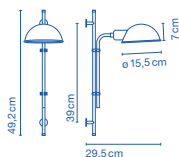

FLASH

Joan Gaspar

Flash

Código / Code

A42-014

Acabados / Finish

Blanco / White

Precios / prices

*122 €

Estructura realizada en policarbonato transparente. En el interior, reflector metálico y difusor de cristal prensado. / Structure of transparent polycarbonate. On the inside the reflector made of aluminium and pressed glass diffuser.

E27 G9 ECO 48W

19 x 18 x 13cm - 0,5Kg
VOL - 0,004m³

Flash 3

Código / Code

A42-015

Acabados / Finish

Blanco / White

Precios / prices

*317 €

Estructura realizada en policarbonato transparente. En el interior, reflector metálico y difusor de cristal prensado. / Structure of transparent polycarbonate. On the inside the reflector made of aluminium and pressed glass diffuser.

3x G9 ECO 48W

17 x 17 x 11cm - 2,7Kg
VOL - 0,003m³

Base incluida / Base included

FUNICULÍ

Lluís Porqueras

Funiculí

Código / Code

A641-001
A641-002
A641-003
A641-004
A641-005

Acabados / Finish

Gris musgo / Moss grey (RAL 7003)
Blanco / White (RAL 9001)
Negro / Black (RAL 9005)
Rojo / Red (RAL 3024)
Beige (RAL 1000)

Precios / prices

173 €
173 €
173 €
173 €
173 €

Base y fuste en hierro lacado. Pantalla en aluminio lacado. Goma negra que envuelve el contorno de la base. / Base and stem in lacquered iron. Shade made of lacquered aluminium. Black rubber which wraps the outline base up.

E27 HSGSA/C/UB 57W
E27 FBT 18W

38 x 54 x 12cm - 4,5Kg
VOL - 0,024m³
5 x 5 x 138cm - 1Kg
VOL - 0,003m³

Funiculí A

Código / Code

A641-025
A641-026
A641-027
A641-028
A641-029

Acabados / Finish

Gris musgo / Moss grey (RAL 7003)
Blanco / White (RAL 9001)
Negro / Black (RAL 9005)
Rojo / Red (RAL 3024)
Beige (RAL 1000)

Precios / prices

129 €
129 €
129 €
129 €
129 €