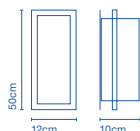

MANHATTAN

Joan Gaspar

* Disponible hasta finalización de existencias. Consultar stock. / Available until depletion of stocks. Check with us before orders are made.

Manhattan 50