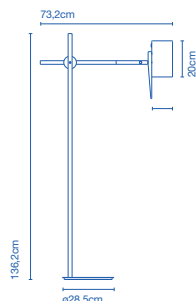

SCANTLING

Mathias Hahn

Scantling P73