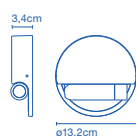

Ledtube R left

Código / Code

A622-033
A622-034
A622-035

Acabados / Finish

Aluminio satinado / Aluminium
Blanco / White
Negro / Black