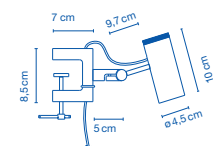

Polo A con mordaza
/ Polo A with clamp

Código / Code	Acabados / Finish	Precios / prices
A642-025	Negro / Black	227 €
A642-026	Blanco / White	227 €

Estructura y difusor de aluminio lacado. Interruptor incorporado al difusor.
/ Body and diffuser in lacquered aluminium. A switch is incorporated into the diffuser.